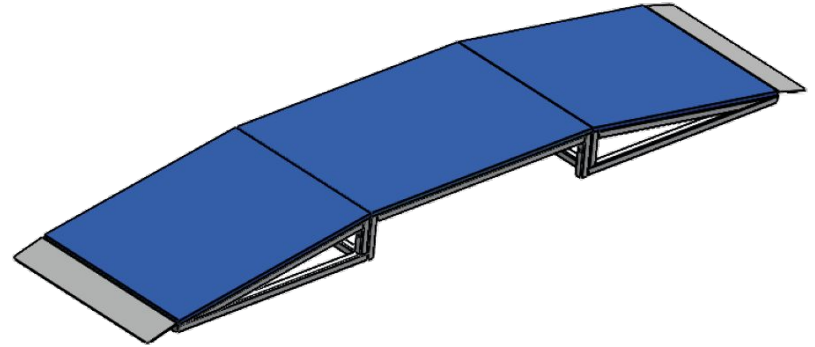

PRODUCT SHEETS

CYCLOPARK

halt 
halt-inc.com

CYCLOPARK

THE SWING

Weight: 85 lbs / 39 kg

THE CURVE

Weight: 50 lbs / 23 kg

CYCLOPARK

THE SPEED BUMP

Weight: 60 lbs / 27 kg

CYCLOPARK

THE PYRAMID

Weight: 90 lbs / 41 kg

CYCLOPARK

THE BRIDGE