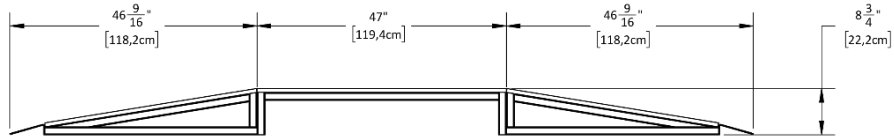

CYCLOPARK

THE SPEED BUMP

Weight: 60 lbs / 27 kg

CYCLOPARK

THE PYRAMID

Weight: 90 lbs / 41 kg

CYCLOPARK

THE BRIDGE