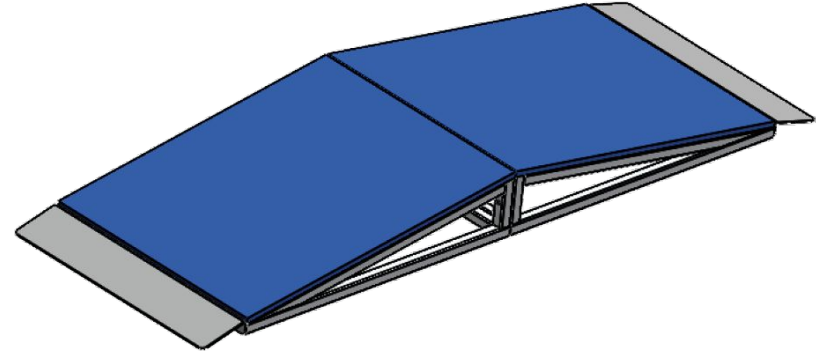

PRODUCT SHEETS

CYCLOPARK

halt 
halt-inc.com

CYCLOPARK

THE SWING

Weight: 85 lbs / 39 kg

THE CURVE

Weight: 50 lbs / 23 kg

CYCLOPARK

THE SPEED BUMP

Weight: 60 lbs / 27 kg

CYCLOPARK

THE PYRAMID

Weight: 90 lbs / 41 kg

CYCLOPARK

THE BRIDGE