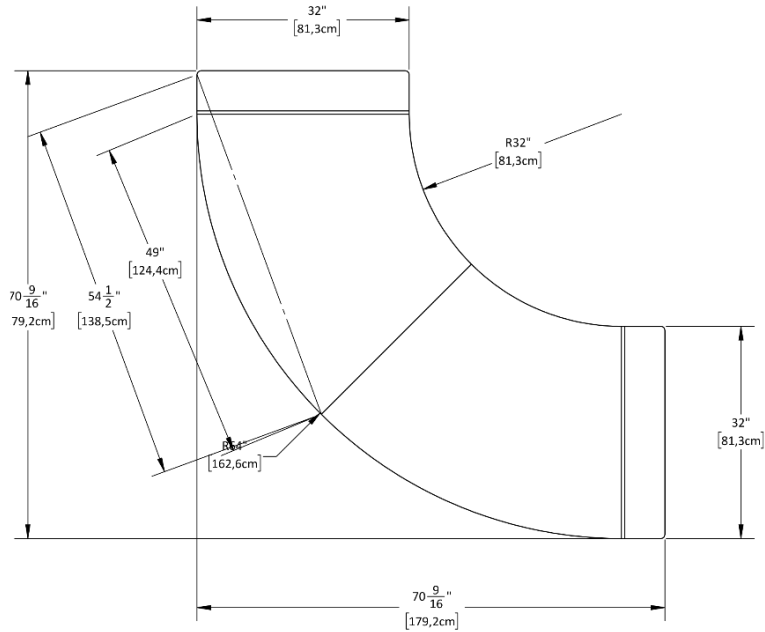

PRODUCT SHEETS

CYCLOPARK

halt 
halt-inc.com

CYCLOPARK

THE SWING

Weight: 85 lbs / 39 kg

THE CURVE

Weight: 50 lbs / 23 kg

CYCLOPARK

THE SPEED BUMP

Weight: 60 lbs / 27 kg

CYCLOPARK

THE PYRAMID

Weight: 90 lbs / 41 kg

CYCLOPARK

THE BRIDGE

Weight: 125 lbs / 57 kg

CYCLOPARK

THE BEAM

Weight: 55 lbs / 25 kg