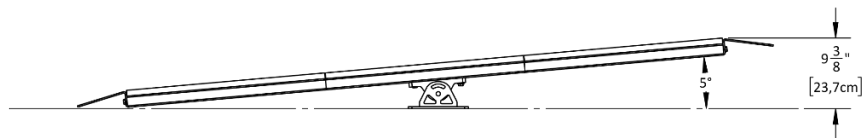

PRODUCT SHEETS

CYCLOPARK

halt 
halt-inc.com

CYCLOPARK

THE SWING

Weight: 85 lbs / 39 kg

THE CURVE

Weight: 50 lbs / 23 kg

CYCLOPARK

THE SPEED BUMP

Weight: 60 lbs / 27 kg

CYCLOPARK

THE PYRAMID

Weight: 90 lbs / 41 kg

CYCLOPARK

THE BRIDGE

Weight: 125 lbs / 57 kg

CYCLOPARK

THE BEAM

Weight: 55 lbs / 25 kg