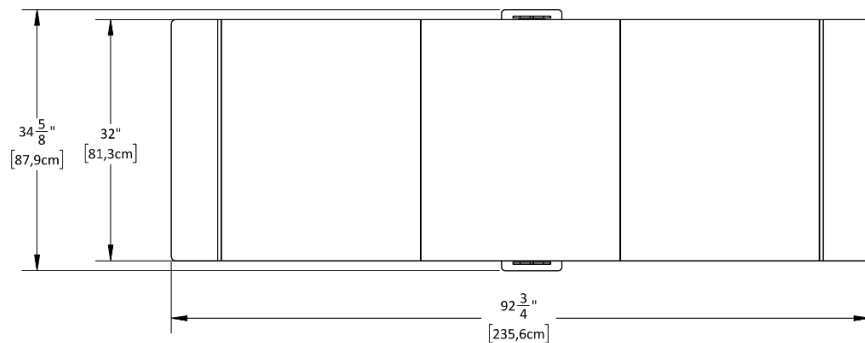

PRODUCT SHEETS

CYCLOPARK

halt 
halt-inc.com

CYCLOPARK

THE SWING

Weight: 85 lbs / 39 kg

THE CURVE

Weight: 50 lbs / 23 kg

CYCLOPARK

THE SPEED BUMP

Weight: 60 lbs / 27 kg

CYCLOPARK

THE PYRAMID

Weight: 90 lbs / 41 kg

CYCLOPARK

THE BRIDGE

Weight: 125 lbs / 57 kg

CYCLOPARK

THE BEAM

Weight: 55 lbs / 25 kg