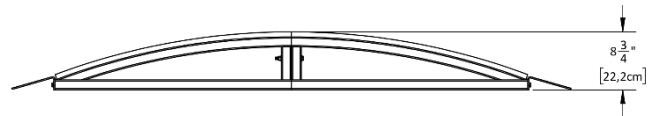

PRODUCT SHEETS

CYCLOPARK

halt 
halt-inc.com

CYCLOPARK

THE SWING

Weight: 85 lbs / 39 kg

THE CURVE

Weight: 50 lbs / 23 kg

CYCLOPARK

THE SPEED BUMP

Weight: 60 lbs / 27 kg

CYCLOPARK

THE PYRAMID

Weight: 90 lbs / 41 kg

CYCLOPARK

THE BRIDGE