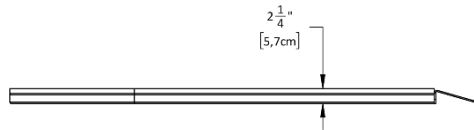

PRODUCT SHEETS

CYCLOPARK

halt 
halt-inc.com

CYCLOPARK

THE SWING

Weight: 85 lbs / 39 kg

THE CURVE

Weight: 50 lbs / 23 kg

CYCLOPARK

THE SPEED BUMP

Weight: 60 lbs / 27 kg

CYCLOPARK

THE PYRAMID

Weight: 90 lbs / 41 kg

CYCLOPARK

THE BRIDGE