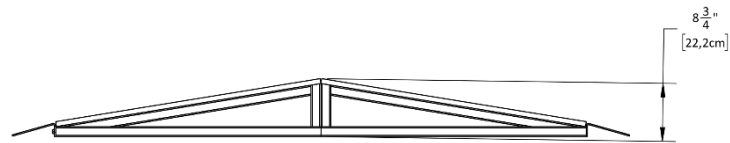

PRODUCT SHEETS

CYCLOPARK

halt 
halt-inc.com

CYCLOPARK

THE SWING

Weight: 85 lbs / 39 kg

THE CURVE

Weight: 50 lbs / 23 kg

CYCLOPARK

THE SPEED BUMP

Weight: 60 lbs / 27 kg

CYCLOPARK

THE PYRAMID

Weight: 90 lbs / 41 kg

CYCLOPARK

THE BRIDGE