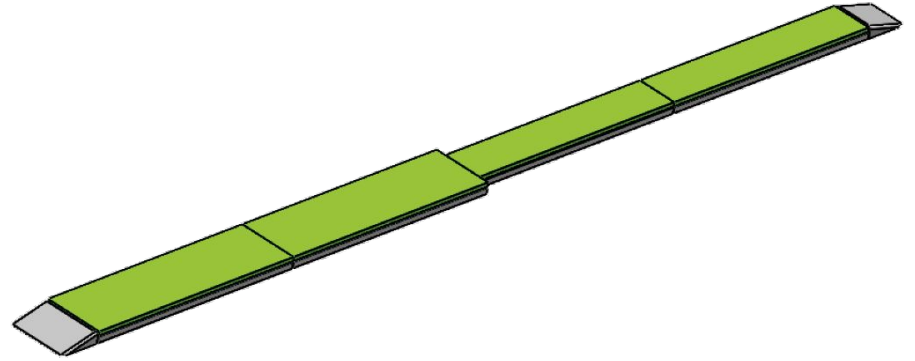

CYCLOPARK

THE BEAM

Weight: 55 lbs / 25 kg