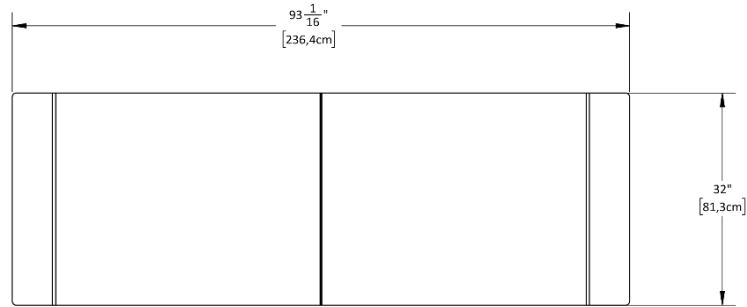

CYCLOPARK

THE SPEED BUMP

Weight: 60 lbs / 27 kg

CYCLOPARK

THE PYRAMID

Weight: 90 lbs / 41 kg

CYCLOPARK

THE BRIDGE