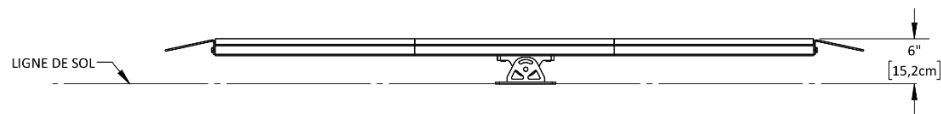

PRODUCT SHEETS

CYCLOPARK

halt 
halt-inc.com

CYCLOPARK

THE SWING

Weight: 85 lbs / 39 kg

THE CURVE

Weight: 50 lbs / 23 kg