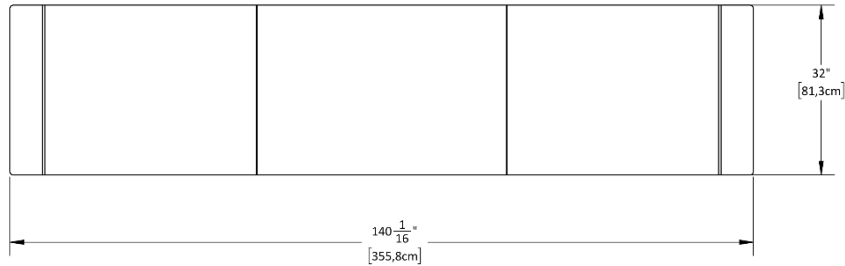

CYCLOPARK

THE SPEED BUMP

Weight: 60 lbs / 27 kg

CYCLOPARK

THE PYRAMID

Weight: 90 lbs / 41 kg

CYCLOPARK

THE BRIDGE