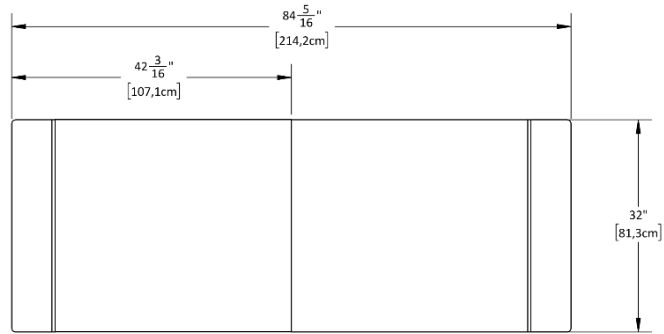

PRODUCT SHEETS

CYCLOPARK

halt 
halt-inc.com

CYCLOPARK

THE SWING

Weight: 85 lbs / 39 kg

THE CURVE

Weight: 50 lbs / 23 kg

CYCLOPARK

THE SPEED BUMP

Weight: 60 lbs / 27 kg

CYCLOPARK

THE PYRAMID

Weight: 90 lbs / 41 kg

CYCLOPARK

THE BRIDGE

Weight: 125 lbs / 57 kg

CYCLOPARK

THE BEAM

Weight: 55 lbs / 25 kg