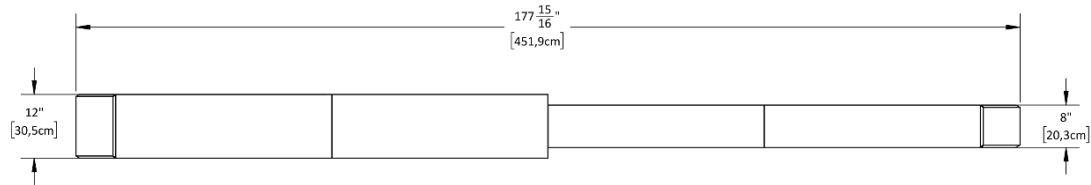

CYCLOPARK

THE BEAM

Weight: 55 lbs / 25 kg