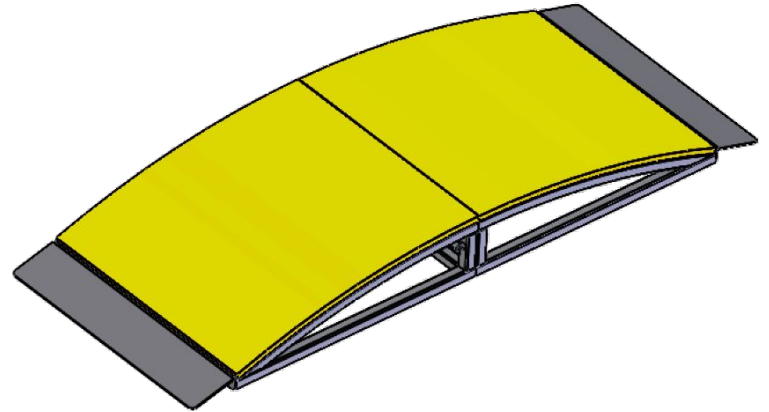

PRODUCT SHEETS

CYCLOPARK

halt 
halt-inc.com

CYCLOPARK

THE SWING

Weight: 85 lbs / 39 kg

THE CURVE

Weight: 50 lbs / 23 kg

CYCLOPARK

THE SPEED BUMP

Weight: 60 lbs / 27 kg

CYCLOPARK

THE PYRAMID

Weight: 90 lbs / 41 kg

CYCLOPARK

THE BRIDGE