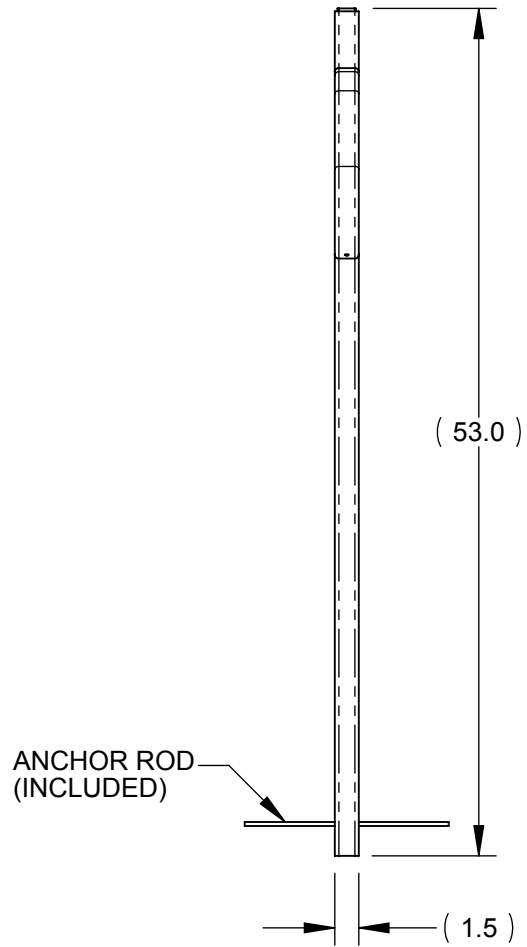

TABULATION			
BLACK P/N	COLOR P/N	GALVANIZED P/N	WEIGHT (LBS)
2452	2452C	2452G	26.5

SARIS
CYCLING GROUP

WE BRING CYCLING TO LIFE.

SARIS CYCLING GROUP

5253 VERONA RD., MADISON WI. 53711
1-800-783-7257 / 1-608-274-1702
WWW.SARISPARKING.COM

THE INFORMATION CONTAINED IN THIS DRAWING IS THE SOLE PROPERTY OF SARIS CYCLING GROUP ANY REPRODUCTION IN PART OR WHOLE WITHOUT THE WRITTEN PERMISSION OF SARIS CYCLING GROUP IS PROHIBITED.

TITLE:
POST AND RING, 2450 SERIES, BG